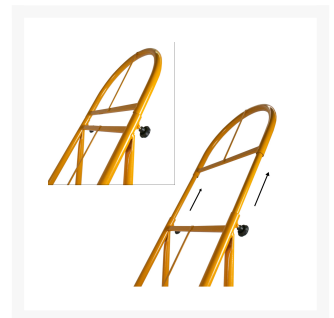

High back reclined hand truck for fruit and vegetable crates with adjustable height

Immagini Prodotto

Descrizione

2 pneumatic wheels Ø 260

1 swivel wheel Ø200

Sizes mm 1900x490x2250h

Noseplate:

Width mm 310

Depth mm 400

Weight Kg. 30

Capacity Kg. 350

Rhomboidal grab handle with hand-guards

Adjustable height

ACRILIC POWDER PAINTING

COMPLIANT TO CE RULES

Informazioni Aggiuntive

Cod. Prod.	ART018PN
Fornito	Montato - Pronto all'uso
Weight kg	30.0000
Diametro Ruota in mm	260
Type of Wheel:	Pneumatic
Colour	Yellow RAL028
Manufacturer	Carmeccanica
Made in	Italia
Warranty	5 Years
Conformità	CE
Lead Time	Esaurito