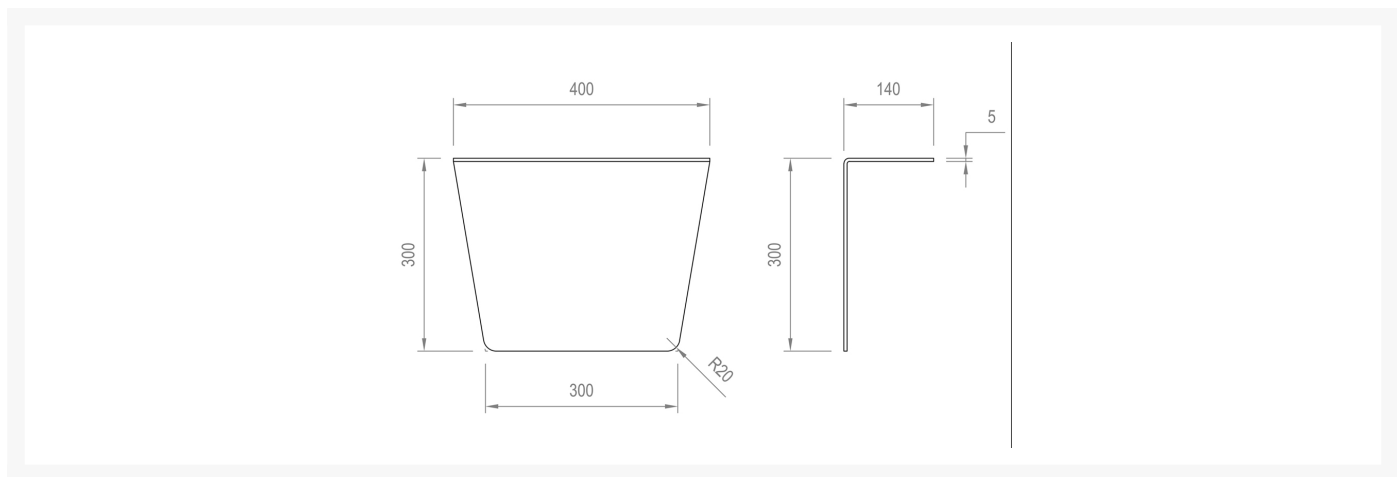

High back reclined hand truck for fruit and vegetable crates with adjustable height

Immagini Prodotto

Descrizione

2 pneumatic wheels Ø 260

1 swivel wheel Ø200

Sizes mm 1900x490x2250h

Noseplate:

Width mm 310

Depth mm 400

Weight Kg. 30

Capacity Kg. 350

Rhomboidal grab handle with hand-guards

Adjustable height

ACRILIC POWDER PAINTING

COMPLIANT TO CE RULES

Informazioni Aggiuntive

Cod. Prod.	ART018PN
Fornito	Montato - Pronto all'uso
Weight kg	30.0000
Diametro Ruota in mm	260
Type of Wheel:	Pneumatic
Colour	Yellow RAL028
Manufacturer	Carmeccanica
Made in	Italia
Warranty	5 Years
Conformità	CE
Lead Time	Esaurito