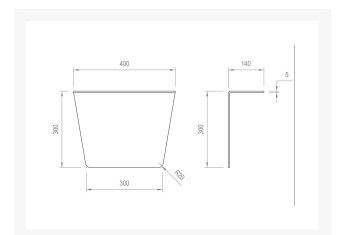

## Descrizione

---

3 black elastic rubber wheels Ø 200

Sizes mm 1900x490x2250h

Noseplate:

Width mm 310

Depth mm 400

**Weight** Kg. 31

**Capacity** Kg. 400

With a mesh back frame

Rhomboidal grab handle with hand-guards

Swivel back wheel spinning on a zinc plated pin with roller bearing

Adjustable height

ACRILIC POWDER PAINTING

COMPLIANT TO CE RULES

## Informazioni Aggiuntive

---

Cod. Prod.	ART018RS
GTIN/EAN	8053853150752
Fornito	Montato - Pronto all'uso
Weight kg	31.0000
Diametro Ruota in mm	200
Colour	Yellow RAL028
Manufacturer	Carmeccanica
Made in	Italia
Warranty	5 Years
Conformità	CE
Lead Time	15 giorni