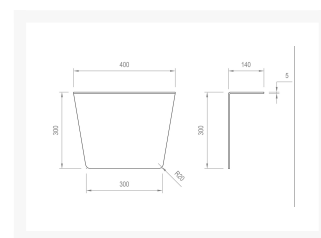

High back reclined hand truck for fruit and vegetable crates with adjustable height and mesh back frame

Immagini Prodotto

Descrizione

2 pneumatic wheels Ø 260

1 swivel wheel Ø200

Sizes mm 1900x490x2250h

Noseplate:

Width mm 310

Depth mm 400

Weight Kg. 30

Capacity Kg. 350

Mesh back frame

Rhomboidal grab handle with hand-guards

Adjustable height

ACRILIC POWDER PAINTING

Informazioni Aggiuntive

Cod. Prod.	ART018PNR
Fornito	Montato - Pronto all'uso
Weight kg	30.0000
Load Capacity	350
Diametro Ruota in mm	260
Type of Wheel:	Pneumatic
Colour	Yellow RAL028
Manufacturer	Carmeccanica
Made in	Italia
Warranty	5 Years
Conformità	CE
Lead Time	Esaurito