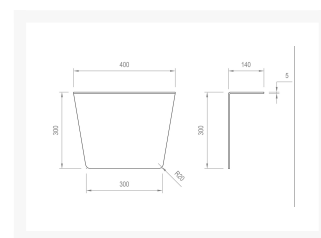

## Descrizione

2 pneumatic wheels Ø 260

1 swivel wheel Ø200

Sizes mm 1900x490x2250h

Noseplate:

Width mm 310

Depth mm 400

**Weight** Kg. 30

**Capacity** Kg. 350

Mesh back frame

Rhomboidal grab handle with hand-guards

Adjustable height

ACRILIC POWDER PAINTING

## Informazioni Aggiuntive

---

Cod. Prod.	ART018PNR-02
GTIN/EAN	8053853150738
Fornito	Montato - Pronto all'uso
Weight kg	30.0000
Load Capacity	350
Diametro Ruota in mm	260
Type of Wheel:	PU Flat Free
Colour	Yellow RAL028
Manufacturer	Carmeccanica
Made in	Italia
Warranty	5 Years
Conformità	CE
Lead Time	15 giorni