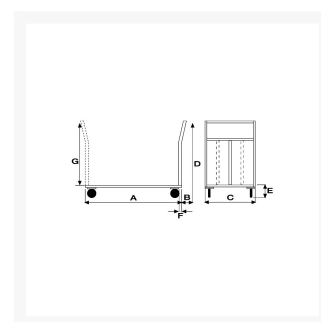

## Descrizione

2 fixed and 2 solid rubber casters, 2 with brake  $\varnothing$  200

Sizes mm 800x1200

**Capacity** Kg. 500

**Weight** Kg. 41

COMPLIANT TO CE RULES

ART	A	B	C	D	E	F
044FR	1200	70	800	1055	270	30

## Informazioni Aggiuntive

---

Cod. Prod.	ART044FR
GTIN/EAN	8053853152473
Fornito	Montato - Pronto all'uso
Weight kg	41.0000
Load Capacity	500
Diametro Ruota in mm	200
Type of Wheel:	Rubber
Colour	Blu RAL5015
Manufacturer	Carmeccanica
Made in	Italia
Warranty	5 Years
Conformità	CE
Lead Time	Pronta Consegna