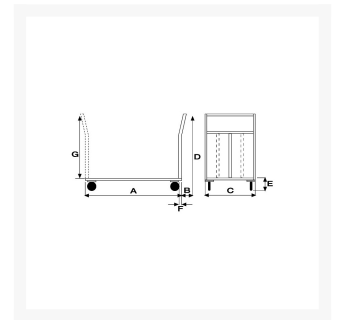

## Descrizione

4 swivel casters, 2 with brake Ø200

Sizes mm 800x1200

**Capacity** Kg. 500

**Weight** Kg. 41

COMPLIANT TO CE RULES

ART	A	B	C	D	E	F
044GIRFR	1200	70	800	1055	270	30

## Informazioni Aggiuntive

---

Cod. Prod.	ART044GIRFR
GTIN/EAN	8053853152503
Fornito	Montato - Pronto all'uso
Weight kg	41.0000
Load Capacity	500
Diametro Ruota in mm	200
Type of Wheel:	Rubber
Colour	Blu RAL5015
Manufacturer	Carmeccanica
Made in	Italia
Warranty	5 Years
Conformità	CE
Lead Time	Pronta Consegna