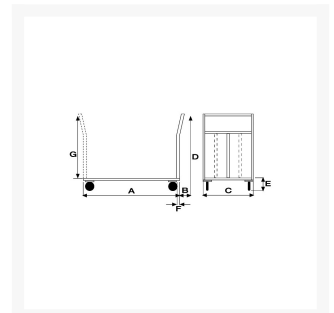

## Descrizione

---

2 fixed solid rubber casters Ø 200

2 swivel casters Ø200

Sizes mm 800x1200

**Capacity** Kg. 500

**Weight** Kg. 41

COMPLIANT TO CE RULES

## Informazioni Aggiuntive

---

|                      |                          |
|----------------------|--------------------------|
| Cod. Prod.           | ART044                   |
| GTIN/EAN             | 8053853152145            |
| Fornito              | Montato - Pronto all'uso |
| Weight kg            | 39.0000                  |
| Load Capacity        | 500                      |
| Diametro Ruota in mm | 200                      |
| Type of Wheel:       | Rubber                   |
| Colour               | Blu RAL5015              |
| Manufacturer         | Carmeccanica             |
| Made in              | Italia                   |
| Warranty             | 5 Years                  |
| Conformità           | CE                       |
| Lead Time            | Pronta Consegna          |