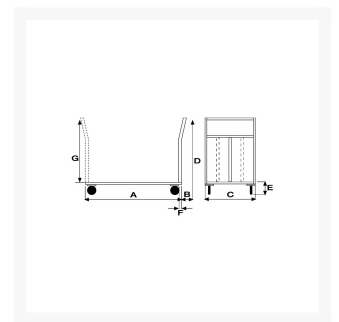

High capacity platform truck 600x1000

Immagini Prodotto

Descrizione

2 fixed solid rubber casters \varnothing 200

2 swivel casters \varnothing 200

Sizes mm 600x1000

Capacity Kg. 500

Weight Kg. 41

COMPLIANT TO CE RULES

ART A B C D E F

Informazioni Aggiuntive

Cod. Prod.	ART044DFR
GTIN/EAN	8053853152404
Fornito	Montato - Pronto all'uso
Weight kg	28.0000
Load Capacity	500
Type of Wheel:	Rubber
Colour	Blu RAL5015
Manufacturer	Carmeccanica
Made in	Italia
Warranty	5 Years
Conformità	CE
Lead Time	15 giorni