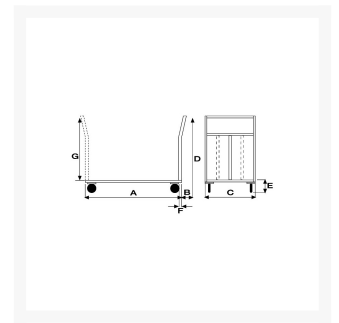

High capacity platform truck 600x1000

Immagini Prodotto

Descrizione

2 swivel solid rubber casters Ø 200
2 swivel solid rubber casters Ø 200 with brake
Sizes mm 600x1000
Capacity Kg. 500
Weight Kg. 41
COMPLIANT TO CE RULES

ART A B C D E F

Informazioni Aggiuntive

Cod. Prod.	ART044DGIRFR
GTIN/EAN	8053853152428
Fornito	Montato - Pronto all'uso
Weight kg	28.0000
Load Capacity	500
Type of Wheel:	Rubber
Colour	Blu RAL5015
Manufacturer	Carmeccanica
Made in	Italia
Warranty	5 Years
Conformità	CE
Lead Time	15 giorni