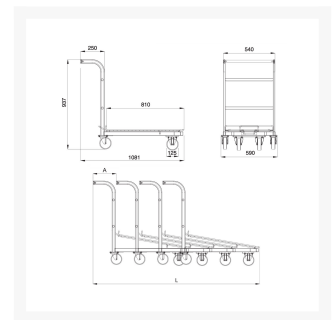

Nestable airport baggage trolley

Immagini Prodotto

Descrizione

Front wheels mm 125 grey rubber

Back wheels mm 200 grey rubber

Sizes mm 620x950x1000h

Nesting distance mm 300

Arc-welded mesh platform f.8:

Width mm 370/470

Depth mm 700

Arc-welded upper basket for hand luggage f.6+f.8:

Width mm 480

Depth mm 300

Height mm 120

Weight Kg. 16

Capacity Kg. 150

Chrome plating finishing

Optional:

Metal coin lock

Personalized plate for advertisement

Non marking wheels

COMPLIANT TO CE RULES

Informazioni Aggiuntive

Cod. Prod.	ARX121
Fornito	Montato - Pronto all'uso
Weight kg	16.0000
Type of Wheel:	-
Manufacturer	Carmeccanica
Made in	Italia
Warranty	5 Years
Conformità	CE
Lead Time	Su Richiesta