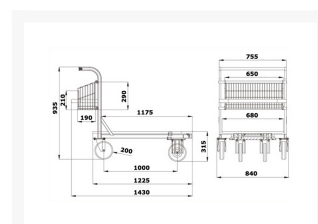

## Descrizione

---

Solid rubber wheels Ø 200

Sizes mm 700x1100

Nesting distance mm 280

**Weight** Kg. 37

**Capacity** Kg. 400

POWDER PAINTED FRAME

## Informazioni Aggiuntive

---

Cod. Prod.	ART037R
GTIN/EAN	8053853151339
Fornito	Montato - Pronto all'uso
Weight kg	31.6000
Load Capacity	400
Diametro Ruota in mm	200
Type of Wheel:	Rubber
Colour	Orange RAL2004
Manufacturer	Carmeccanica
Made in	Italia
Warranty	5 Years
Conformità	CE
Lead Time	Pronta Consegna