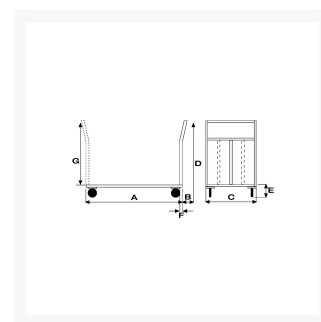

Platform truck, 2 casters with brake

Immagini Prodotto

Descrizione

2 fixed and 2 swivel solid rubber casters, 2 with brake Ø 140

Sizes mm 600x900

Capacity Kg. 350

Weight Kg. 22

INOX

COMPLIANT TO CE RULES

ART	A	B	C	D	E	F
042AFRINOX	900	70	600	1000	210	30

Informazioni Aggiuntive

Cod. Prod.	ART042FRINOX
GTIN/EAN	8053853152053
Fornito	Montato - Pronto all'uso
Weight kg	22.0000
Load Capacity	300
Diametro Ruota in mm	125
Type of Wheel:	Grey Rubber
Colour	Satinized Stainless Steel
Manufacturer	Carmeccanica
Made in	Italia
Warranty	5 Years
Conformità	CE
Lead Time	15 giorni