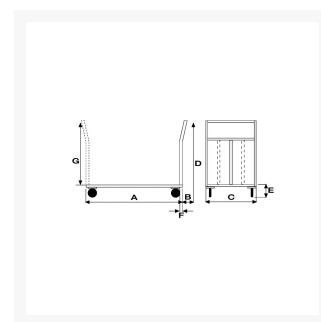

Platform truck, 2 casters with brake

Immagini Prodotto

Descrizione

2 fixed and 2 swivel solid rubber casters, 2 with brake \varnothing 140

Sizes mm 600x900

Capacity Kg. 350

Weight Kg. 22

INOX

COMPLIANT TO CE RULES

ART	A	B	C	D	E	F
042AFRINOX	900	70	600	1000	210	30

Informazioni Aggiuntive

Cod. Prod.	ART042GIRFRINOX
GTIN/EAN	8053853152084
Fornito	Montato - Pronto all'uso
Weight kg	22.0000
Load Capacity	300
Diametro Ruota in mm	125
Type of Wheel:	Grey Rubber
Colour	Satinized Stainless Steel
Manufacturer	Carmeccanica
Made in	Italia
Warranty	5 Years
Conformità	CE
Lead Time	15 giorni