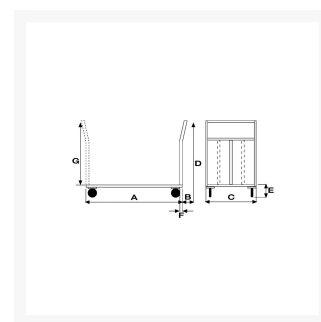

## Descrizione

2 fixed and 2 swivel solid rubber casters, 2 with brake Ø 140

Sizes mm 600x900

**Capacity** Kg. 350

**Weight** Kg. 22

INOX

COMPLIANT TO CE RULES

ART	A	B	C	D	E	F
042AFRINOX	900	70	600	1000	210	30

## Informazioni Aggiuntive

---

Cod. Prod.	ART042AGIRINOX
GTIN/EAN	8053853152022
Fornito	Montato - Pronto all'uso
Weight kg	22.0000
Load Capacity	350
Diametro Ruota in mm	125
Type of Wheel:	Grey Rubber
Colour	Satinized Stainless Steel
Manufacturer	Carmeccanica
Made in	Italia
Warranty	5 Years
Conformità	CE
Lead Time	7 giorni