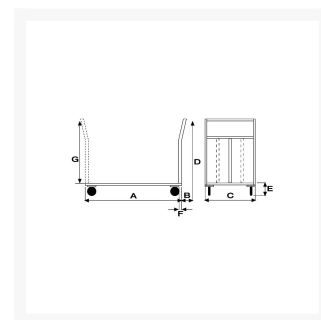

Platform truck, 4 swivel wheels, 2 with brake

Immagini Prodotto

Descrizione

4 swivel pneumatic wheels, 2 with brake Ø260

Sizes mm 800x1200

Capacity Kg. 500

Weight Kg. 50

COMPLIANT TO CE RULES

ART	A	B	C	D	E	F	G
044A/2GIRFR	1200	70	800	1125	340	30	785

Informazioni Aggiuntive

Cod. Prod.	ART044A/2GIRFR
GTIN/EAN	8053853152268
Fornito	Montato - 2^ Sponda da Montare
Weight kg	50.0000
Load Capacity	500
Diametro Ruota in mm	200
Type of Wheel:	Pneumatic
Colour	Blu RAL5015
Manufacturer	Carmeccanica
Made in	Italia
Warranty	5 Years
Conformità	CE
Lead Time	Pronta Consegna