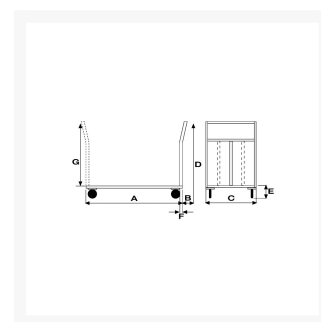

# Platform truck, solid rubber casters Ø125, 2 casters with brake

## Descrizione

2 fixed and 2 swivel solid rubber casters, 2 with brake Ø 125

Sizes mm 500x800

**Capacity** Kg. 300

**Weight** Kg. 16

COMPLIANT TO CE RULES

ART	A	B	C	D	E	F
042FR	800	70	500	985	195	30

## Informazioni Aggiuntive

Cod. Prod.	ART042FR
GTIN/EAN	8053853152046
Fornito	Montato - Pronto all'uso
Weight kg	16.0000
Load Capacity	300
Diametro Ruota in mm	125
Type of Wheel:	Rubber
Colour	Blu RAL5015
Manufacturer	Carmeccanica
Made in	Italia
Warranty	5 Years
Conformità	CE
Lead Time	Pronta Consegna