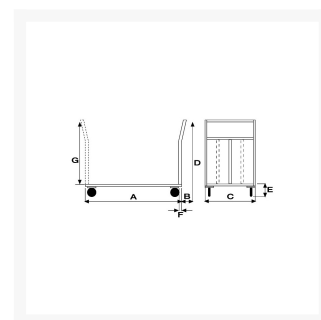

Platform truck plate thickness 20/10, 2 wheels with brake

Immagini Prodotto

Descrizione

2 fixed and 2 swivel pneumatic wheels, 2 with brake Ø260

Sizes mm 800x1200

Capacity Kg. 500

Weight Kg. 46

INOX

COMPLIANT TO CE RULES

ART A B C D E F

Informazioni Aggiuntive

Cod. Prod.	ART044AFRINOX
GTIN/EAN	8053853152312
Fornito	Montato - Pronto all'uso
Weight kg	35.0000
Load Capacity	500
Diametro Ruota in mm	200
Type of Wheel:	Grey Rubber
Colour	Satinized Stainless Steel
Manufacturer	Carmeccanica
Made in	Italia
Warranty	5 Years
Conformità	CE
Lead Time	7 giorni