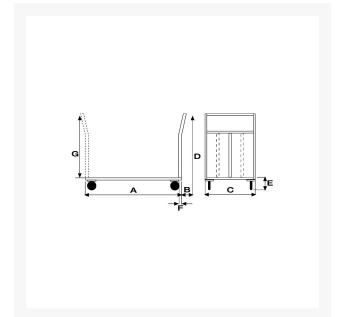

Platform truck plate thickness 20/10, 4 swivel casters, 2 with brake

Immagini Prodotto

Descrizione

4 swivel solid rubber, 2 with brake Ø 200

Sizes mm 800x1200

Capacity Kg. 500

Weight Kg. 45

COMPLIANT TO CE RULES

ART	A	B	C	D	E	F	G
044/2GIRFR	1200	70	800	1055	270	30	785

Informazioni Aggiuntive

Cod. Prod.	ART044/2GIRFR
GTIN/EAN	8053853152183
Fornito	Montato - 2^ Sponda da Montare
Weight kg	45.0000
Load Capacity	500
Diametro Ruota in mm	200
Type of Wheel:	Rubber
Colour	Blu RAL5015
Manufacturer	Carmeccanica
Made in	Italia
Warranty	5 Years
Conformità	CE
Lead Time	Pronta Consegna