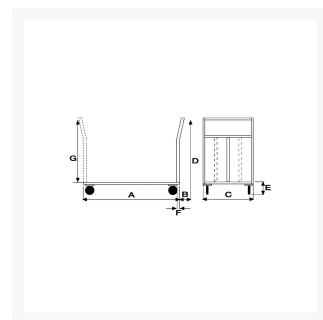

# Platform truck plate thickness 20/10, 4 swivel wheels, 2 with brake

## Descrizione

4 swivel pneumatic wheels, 2 with brake  $\varnothing$  260

Sizes mm 800x1200

**Capacity** Kg. 500

**Weight** Kg. 46

COMPLIANT TO CE RULES

ART	A	B	C	D	E	F
044AGIRFR	120	70	800	1125	340	30

## Informazioni Aggiuntive

---

Cod. Prod.	ART044AGIRFR
GTIN/EAN	8053853152343
Fornito	Montato - Pronto all'uso
Weight kg	46.0000
Load Capacity	500
Diametro Ruota in mm	200
Type of Wheel:	Pneumatic
Colour	Blu RAL5015
Manufacturer	Carmeccanica
Made in	Italia
Warranty	5 Years
Conformità	CE
Lead Time	Pronta Consegna