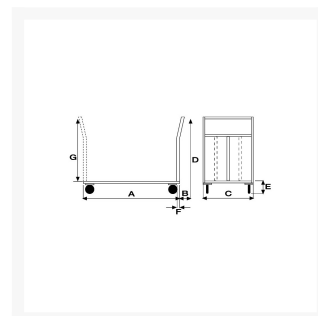

# Platform truck plate thickness 20/10

## Descrizione

---

2 fixed pneumatic wheels Ø260

2 swivel pneumatic wheels Ø 260

Sizes mm 800x1200

**Capacity** Kg. 500

**Weight** Kg. 46

COMPLIANT TO CE RULES

## Informazioni Aggiuntive

---

Cod. Prod.	ART044A
GTIN/EAN	8053853152190
Fornito	Montato - Pronto all'uso
Weight kg	46.0000
Load Capacity	500
Diametro Ruota in mm	200
Type of Wheel:	Pneumatic
Colour	Blu RAL5015
Manufacturer	Carmeccanica
Made in	Italia
Warranty	5 Years
Conformità	CE
Lead Time	Pronta Consegna