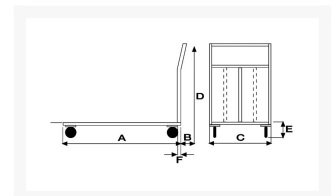

## Descrizione

2 fixed and 2 swivel solid rubber casters, 2 with brake  $\varnothing$  140

Sizes mm 600x900

**Capacity** Kg. 350

**Weight** Kg. 22

COMPLIANT TO CE RULES

ART	A	B	C	D	E	F
152AFR	800	70	500	985	195	30

## Informazioni Aggiuntive

Cod. Prod.	ART152AFR
GTIN/EAN	8053853154118
Fornito	Montato - Pronto all'uso
Weight kg	22.0000
Load Capacity	250
Diametro Ruota in mm	140
Type of Wheel:	Rubber
Colour	Blu RAL5015
Manufacturer	Carmeccanica
Made in	Italia
Warranty	5 Years
Conformità	CE
Lead Time	15 giorni