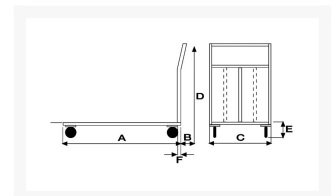

## Descrizione

4 swivel solid rubber casters, 2 with brake  $\varnothing$  140

Sizes mm 600x900

**Capacity** Kg. 350

**Weight** Kg. 22

COMPLIANT TO CE RULES

ART	A	B	C	D	E	F
152AGIRFR	800	70	500	985	195	30

## Informazioni Aggiuntive

Cod. Prod.	ART152AGIRFR
GTIN/EAN	8053853154132
Fornito	Montato - Pronto all'uso
Weight kg	22.0000
Load Capacity	250
Diametro Ruota in mm	140
Type of Wheel:	Rubber
Colour	Blu RAL5015
Manufacturer	Carmeccanica
Made in	Italia
Warranty	5 Years
Conformità	CE
Lead Time	15 giorni