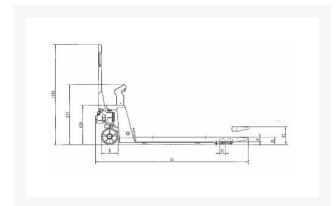

# Scale pallet truck with 4 digit LCD display

## Descrizione

4 digit LCD display: auto zero - tare - gross/net - last weight value storing - pieces counting function

Elastic rubber steering wheels on a ball bearings Ø 200

4 polyurethane front rollers

Forks width mm 570

Forks length mm 1150

**Weight** Kg. 170

**Capacity** Kg. 2000

Capacity increments Kg. 1

Accuracy 0.1%

COMPLIANT TO CE RULES

## Informazioni Aggiuntive

---

Cod. Prod.	TCRFINOX4P
Fornito	Montato - Pronto all'uso
Weight kg	170.0000
Load Capacity	2000
Type of Wheel:	-
Manufacturer	Carmeccanica
Made in	Italia
Warranty	2 Years
Conformità	CE
Lead Time	Esaurito