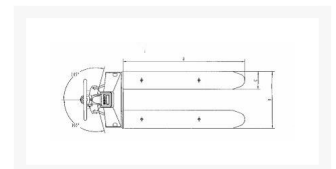

# Scale pallet truck with 4 digit LCD display

## Descrizione

4 digit LCD display: auto zero - tare - gross/net - last weight value storing - pieces counting function

Elastic rubber steering wheels on a ball bearings Ø 200

4 polyurethane front rollers

Forks width mm 570

Forks length mm 1150

**Weight** Kg. 170

**Capacity** Kg. 2000

Capacity increments Kg. 1

Accuracy 0.1%

COMPLIANT TO CE RULES

## Informazioni Aggiuntive

---

Cod. Prod.	TCRFINOX4P
Fornito	Montato - Pronto all'uso
Weight kg	170.0000
Load Capacity	2000
Type of Wheel:	-
Manufacturer	Carmeccanica
Made in	Italia
Warranty	2 Years
Conformità	CE
Lead Time	Esaurito