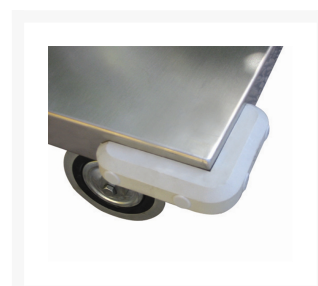

Stainless steel Stock cart 3 high capacity trays, plate thickness 15/10,

Immagini Prodotto

Descrizione

Full stainless steel AISI 304 construction

Sizes mm 500x800x880h

Trays plate thickness 15/10 with 30 mm perimeter lip

4 non marking grey rubber casters Ø 125, 2 fixed 2 swivel with brake

Weight Kg. 26

Capacity Kg. 250

COMPLIANT TO CE RULES

ART	A	B	C	D	E	F	G
040AFRINOX	800	150	500	880	185	300	300

Informazioni Aggiuntive

Cod. Prod.	ART040AFRINOX
GTIN/EAN	8053853151452
Fornito	Montato - Pronto all'uso
Weight kg	26.0000
Load Capacity	250
Diametro Ruota in mm	125
Type of Wheel:	Grey Rubber
Colour	Satinized Stainless Steel
Manufacturer	Carmeccanica
Made in	Italia
Warranty	5 Years
Conformità	CE
Lead Time	Pronta Consegna