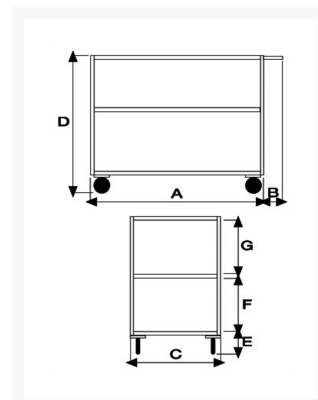

Stainless steel Stock cart 3 high capacity trays, plate thickness 15/10,

Immagini Prodotto

Descrizione

Full stainless steel AISI 304 construction

Sizes mm 500x800x880h

Trays plate thickness 15/10 with 30 mm perimeter lip

4 non marking grey rubber casters Ø 125, 2 fixed 2 swivel with brake

Weight Kg. 26

Capacity Kg. 250

COMPLIANT TO CE RULES

ART	A	B	C	D	E	F	G
040AFRINOX	800	150	500	880	185	300	300

Informazioni Aggiuntive

Cod. Prod.	ART040AFRINOX
GTIN/EAN	8053853151452
Fornito	Montato - Pronto all'uso
Weight kg	26.0000
Load Capacity	250
Diametro Ruota in mm	125
Type of Wheel:	Grey Rubber
Colour	Satinized Stainless Steel
Manufacturer	Carmeccanica
Made in	Italia
Warranty	5 Years
Conformità	CE
Lead Time	Pronta Consegna