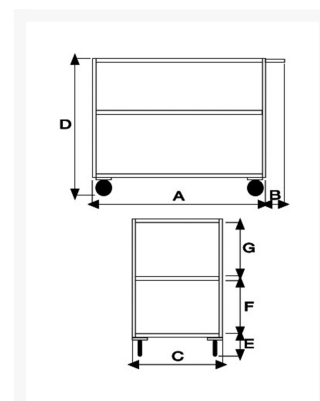

Stainless steel stock cart 3 high capacity trays, plate thickness 20/10 with brake

Immagini Prodotto

Descrizione

4 non marking grey rubber casters (2 fixed and 2 swivel with brake) Ø 125

Sizes mm 1050x600x895h

Spacing sizes mm 600x900

Weight kg 35

Capacity kg 300

Tubular handle 20x1.5

Chassy with welded counterplates. Casters are screwed to the counterplates and are easily removed when maintenance is required.

Plate thickness 20/10. Perimeter lip height mm 30

Full AISI 304 Stainless steel construction

COMPLIANT TO CE DIRECTIVE 2006/42CE

ART	A	B	C	D	E	F	G
040FRINOX	900	150	600	895	200	300	300

Informazioni Aggiuntive

Cod. Prod.	ART040FRINOX
GTIN/EAN	8053853151520
Fornito	Montato - Pronto all'uso
Weight kg	35.0000
Load Capacity	300
Diametro Ruota in mm	125
Type of Wheel:	Grey Rubber
Colour	Satinized Stainless Steel
Manufacturer	Carmeccanica
Made in	Italia
Warranty	5 Years
Conformità	CE
Lead Time	Pronta Consegna