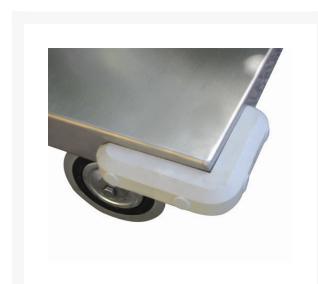

Stock cart, deadman brake, sizes mm 900x600x850

Immagini Prodotto

Descrizione

Sizes mm 900x600x850h

Trays plate thickness 15/10

2 fixed and 2 swivel casters \varnothing 125

Weight Kg. 23

Capacity Kg. 250

ACRILIC POWDER PAINTING

Optional:

ABS toe-protection

Grey non-marking bumpers

Perimeter lip
COMPLIANT TO CE RULES

ART	A	B	C	D	E	F
041FR1	900	150	600	870	175	630

Informazioni Aggiuntive

Cod. Prod.	ART041FR1
GTIN/EAN	8053853151797
Fornito	Montato - Pronto all'uso
Weight kg	23.0000
Load Capacity	250
Diametro Ruota in mm	150
Type of Wheel:	Rubber
Colour	Blu RAL5015
Manufacturer	Carmeccanica
Made in	Italia
Warranty	5 Years
Conformità	CE
Lead Time	Pronta Consegna