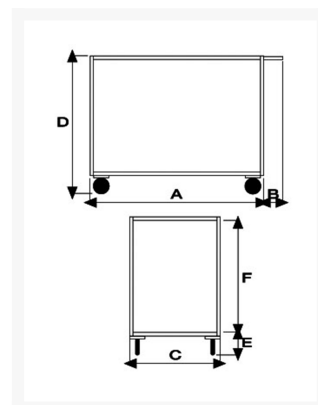

Stock cart, deadman brake, sizes mm 900x600x850

Immagini Prodotto

Descrizione

Sizes mm 900x600x850h

Trays plate thickness 15/10

2 fixed and 2 swivel casters \varnothing 125

Weight Kg. 23

Capacity Kg. 250

ACRILIC POWDER PAINTING

Optional:

ABS toe-protection

Grey non-marking bumpers

Perimeter lip
COMPLIANT TO CE RULES

ART	A	B	C	D	E	F
041FR1	900	150	600	870	175	630

Informazioni Aggiuntive

Cod. Prod.	ART041FR1
GTIN/EAN	8053853151797
Fornito	Montato - Pronto all'uso
Weight kg	23.0000
Load Capacity	250
Diametro Ruota in mm	150
Type of Wheel:	Rubber
Colour	Blu RAL5015
Manufacturer	Carmeccanica
Made in	Italia
Warranty	5 Years
Conformità	CE
Lead Time	Pronta Consegna