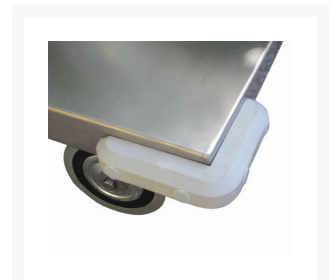

Stock cart 2 high capacity trays with a mm 30 perimeter lip, 2 casters with brake

Immagini Prodotto

Descrizione

Sizes mm 600x900x830h

Trays plate thickness 20/10 with a 30 mm perimeter lip

2 fixed and 2 swivel casters, 2 with brake Ø140

Weight Kg. 29

Capacity Kg. 300