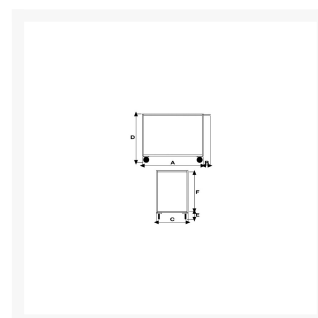

# Stock cart 2 high capacity trays with a mm 30 perimeter lip, 4 swivel casters, 2 with brake

## Descrizione

Sizes mm 600x900x830h

Trays plate thickness 20/10 with a 30 mm perimeter lip

4 swivel casters, 2 with brake  $\varnothing$ 140

**Weight** Kg. 29

**Capacity** Kg. 300

ACRILIC POWDER PAINTING  
COMPLIANT TO CE RULES

## Informazioni Aggiuntive

Cod. Prod.	ART041VGIRFR
GTIN/EAN	8053853151919
Fornito	Montato - Pronto all'uso
Weight kg	29.0000
Load Capacity	300
Diametro Ruota in mm	140
Type of Wheel:	Rubber
Colour	Blu RAL5015
Manufacturer	Carmeccanica
Made in	Italia
Warranty	5 Years
Conformità	CE
Lead Time	Pronta Consegna