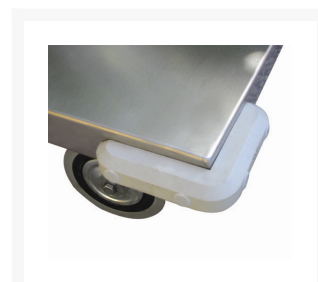

Stock cart 2 high capacity trays with a mm 30 perimeter lip, 4 swivel casters, 2 with brake

Immagini Prodotto

Descrizione

Sizes mm 600x900x830h

Trays plate thickness 20/10 with a 30 mm perimeter lip

4 swivel casters, 2 with brake $\varnothing$ 140

Weight Kg. 29

Capacity Kg. 300