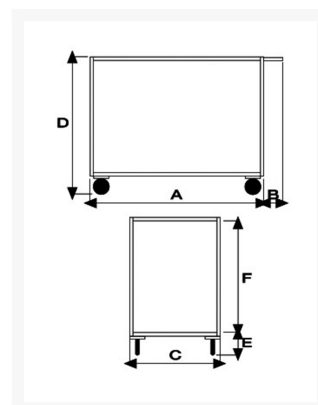

Stock cart 2 high capacity trays with a mm 30 perimeter lip, 4 swivel casters

Immagini Prodotto

Descrizione

Sizes mm 600x900x830h

Trays plate thickness 20/10 with a 30 mm perimeter lip

4 swivel casters Ø140

Weight Kg. 29

Capacity Kg. 300

ACRILIC POWDER PAINTING

COMPLIANT TO CE RULES

ART A B C D E F

Informazioni Aggiuntive

Cod. Prod.	ART041VGIR
GTIN/EAN	8053853151902
Fornito	Montato - Pronto all'uso
Weight kg	29.0000
Load Capacity	300
Diametro Ruota in mm	140
Type of Wheel:	Rubber
Colour	Blu RAL5015
Manufacturer	Carmeccanica
Made in	Italia
Warranty	5 Years
Conformità	CE
Lead Time	Pronta Consegna