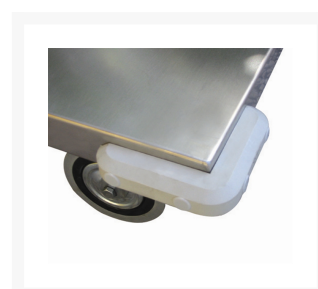

Stock cart 2 high capacity trays with a mm 30 perimeter lip, 4 swivel casters

Immagini Prodotto

Descrizione

Sizes mm 600x900x830h

Trays plate thickness 20/10 with a 30 mm perimeter lip

4 swivel casters Ø140

Weight Kg. 29

Capacity Kg. 300

ACRILIC POWDER PAINTING

COMPLIANT TO CE RULES

ART A B C D E F

Informazioni Aggiuntive

Cod. Prod.	ART041VGIR
GTIN/EAN	8053853151902
Fornito	Montato - Pronto all'uso
Weight kg	29.0000
Load Capacity	300
Diametro Ruota in mm	140
Type of Wheel:	Rubber
Colour	Blu RAL5015
Manufacturer	Carmeccanica
Made in	Italia
Warranty	5 Years
Conformità	CE
Lead Time	Pronta Consegna