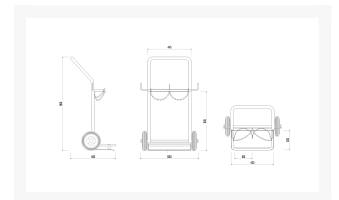

# Twin cylinder truck 14 lt

## Descrizione

---

2 solid rubber wheels Ø 200

Sizes mm 600x1000

Noseplate:

Width mm 390

Depth mm 190

**Weight** Kg. 10

## Informazioni Aggiuntive

---

Cod. Prod.	ART014AB
GTIN/EAN	8053853150554
Fornito	Montato - Pronto all'uso
Weight kg	10.0000
Load Capacity	200
Diametro Ruota in mm	200
Type of Wheel:	Rubber
Colour	White RAL9010
Manufacturer	Carmeccanica
Made in	Italia
Warranty	5 Years
Conformità	CE
Lead Time	Pronta Consegna