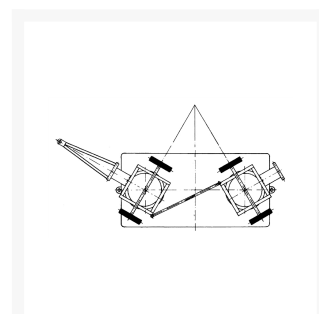

Wagon truck with fifth wheel steering

Immagini Prodotto

Descrizione

Solid rubber wheels Ø250

Weight Kg. 76

Capacity Kg. 700

Fifth wheels steering with pin

COMPLIANT TO CE RULES

Optional:

Customized sizes and capacity

Fifth wheel steering

Fifth wheel steering and rear axle turn
Wooden deck

ART	A	B	C	D	E	F	H
059A	1400	750	650	2050	250	32	300

Informazioni Aggiuntive

Cod. Prod.	ART059A
GTIN/EAN	8053853153029
Fornito	Montato - Pronto all'uso
Weight kg	76.0000
Load Capacity	700
Diametro Ruota in mm	200
Type of Wheel:	Rubber
Colour	Blu RAL5015
Manufacturer	Carmeccanica
Made in	Italia
Warranty	5 Years
Conformità	CE
Lead Time	15 giorni