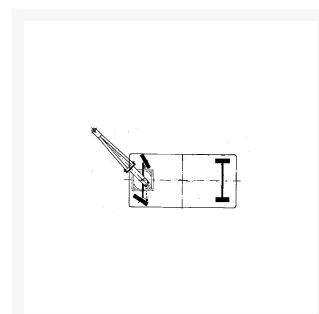

Wagon truck with fifth wheel steering

Immagini Prodotto

Descrizione

Solid rubber wheels Ø250

Weight Kg. 76

Capacity Kg. 700

Fifth wheels steering with pin

COMPLIANT TO CE RULES

Optional:

Customized sizes and capacity

Fifth wheel steering

Fifth wheel steering and rear axle turn
Wooden deck

ART	A	B	C	D	E	F	H
059A	1400	750	650	2050	250	32	300

Informazioni Aggiuntive

Cod. Prod.	ART059A
GTIN/EAN	8053853153029
Fornito	Montato - Pronto all'uso
Weight kg	76.0000
Load Capacity	700
Diametro Ruota in mm	200
Type of Wheel:	Rubber
Colour	Blu RAL5015
Manufacturer	Carmeccanica
Made in	Italia
Warranty	5 Years
Conformità	CE
Lead Time	15 giorni