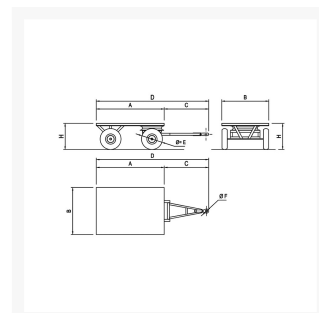

Wagon truck with fifth wheel steering

Immagini Prodotto

Descrizione

Solid rubber wheels Ø250

Weight Kg. 76

Capacity Kg. 700

Fifth wheels steering with pin

COMPLIANT TO CE RULES

Optional:

Customized sizes and capacity

Fifth wheel steering

Fifth wheel steering and rear axle turn
Wooden deck

ART	A	B	C	D	E	F	H
059A	1400	750	650	2050	250	32	300

Informazioni Aggiuntive

Cod. Prod.	ART059A
GTIN/EAN	8053853153029
Fornito	Montato - Pronto all'uso
Weight kg	76.0000
Load Capacity	700
Diametro Ruota in mm	200
Type of Wheel:	Rubber
Colour	Blu RAL5015
Manufacturer	Carmeccanica
Made in	Italia
Warranty	5 Years
Conformità	CE
Lead Time	15 giorni